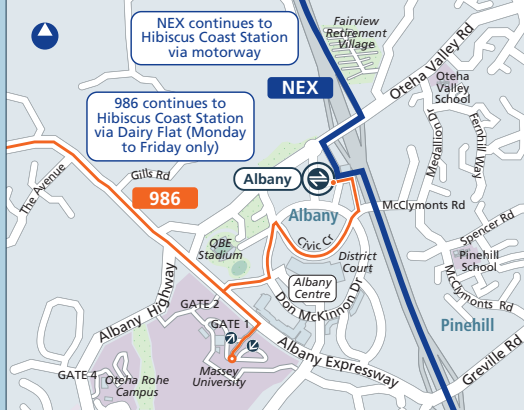

This service is provided by Ritchies

991X and 981 continue to Hatfields Beach and Waivera

Albany Station Bus Routes

Hibiscus Coast Bus Routes

- NEX Northern EXPRESS to Britomart
- 981 Waiwera, Orewa, Hibiscus Coast Station, Silverdale, Manly
- 982 Orewa, Hibiscus Coast Station, Silverdale, Manly, Gulf Harbour
- 983 Gulf Harbour to Hibiscus Coast Station via Red Beach
- 984 Orewa to Hibiscus Coast Station via Maygrove
- 985 Orewa to Hibiscus Coast Station via Millwater
- 986 Hibiscus Coast Station to Albany Station via Dairy Flat
- 987 Arkles Bay Loop
- 988 Gulf Harbour Ferry Terminal to The Plaza
- 991X EXPRESS Waiwera to City Centre
- 992X EXPRESS Gulf Harbour to City Centre

986 continues to Albany Station via Massey University and Albany Centre

Hibiscus Coast Station and Park and Ride

NEX to Britomart via all Busway Stations. 991X and 992X to City via motorway, Constellation Station and busway