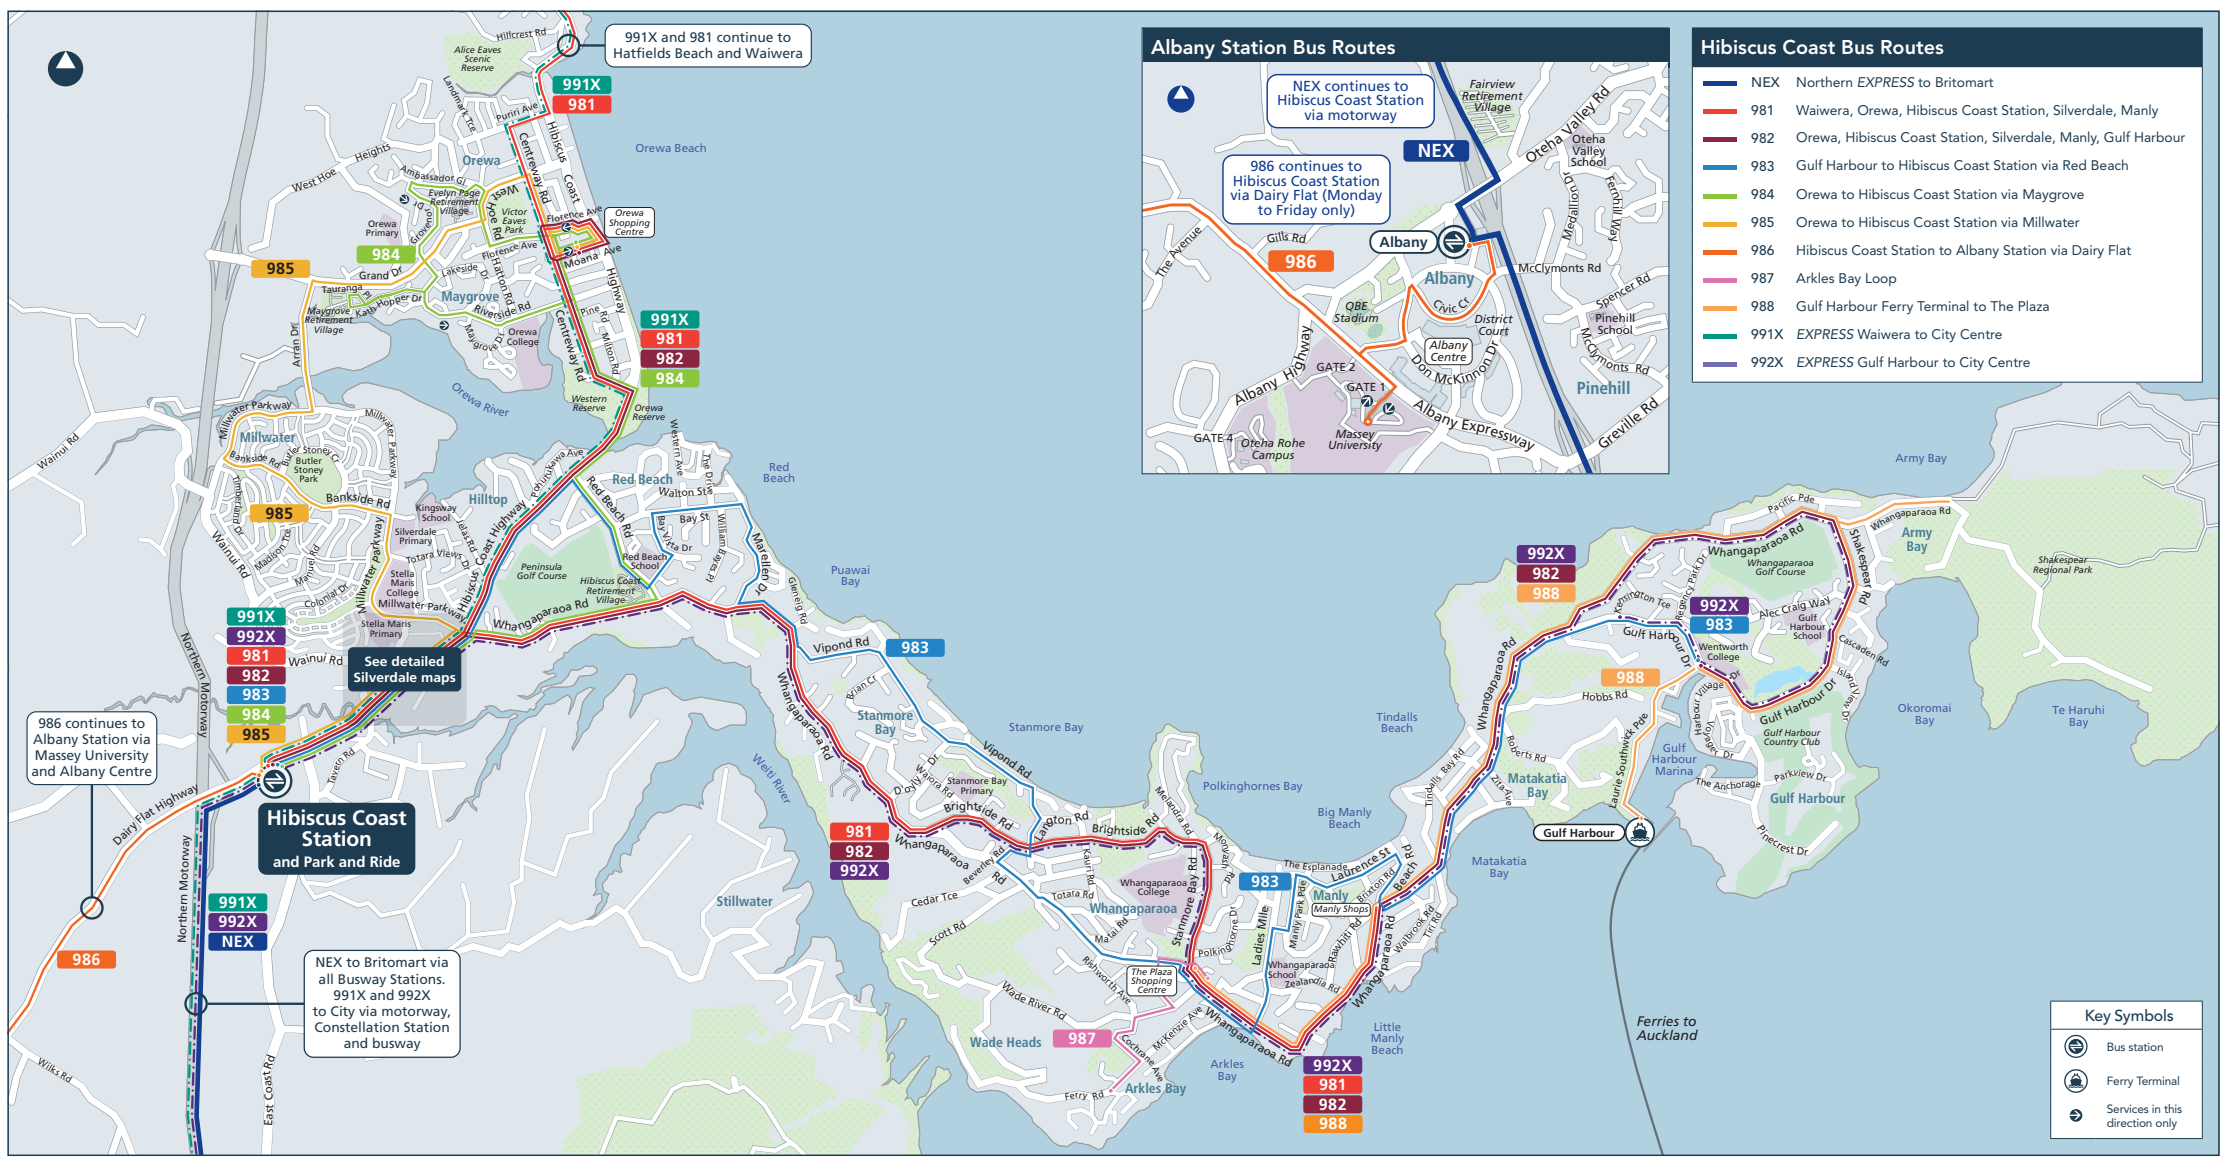

This service is provided by Ritchies

991X and 981 continue to Hatfields Beach and Waivera

Albany Station Bus Routes

Hibiscus Coast Bus Routes

- NEX Northern EXPRESS to Britomart
- 981 Waiwera, Orewa, Hibiscus Coast Station, Silverdale, Manly
- 982 Orewa, Hibiscus Coast Station, Silverdale, Manly, Gulf Harbour
- 983 Gulf Harbour to Hibiscus Coast Station via Red Beach
- 984 Orewa to Hibiscus Coast Station via Maygrove
- 985 Orewa to Hibiscus Coast Station via Millwater
- 986 Hibiscus Coast Station to Albany Station via Dairy Flat
- 987 Arkles Bay Loop
- 988 Gulf Harbour Ferry Terminal to The Plaza
- 991X EXPRESS Waiwera to City Centre
- 992X EXPRESS Gulf Harbour to City Centre

986 continues to Albany Station via Massey University and Albany Centre

Hibiscus Coast Station and Park and Ride

NEX to Britomart via all Busway Stations. 991X and 992X to City via motorway, Constellation Station and busway