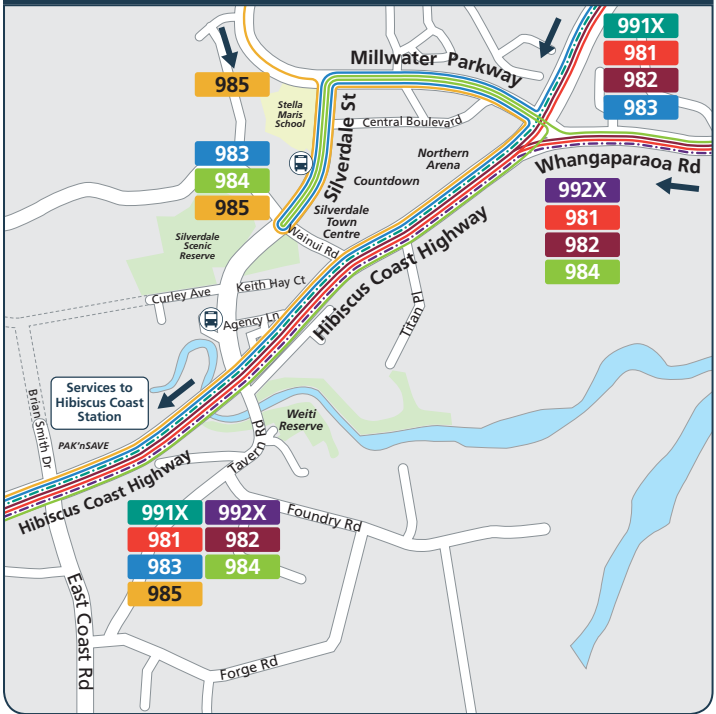

This service is provided by Ritchies

991X and 981 continue to Hatfields Beach and Waivera

Albany Station Bus Routes

Hibiscus Coast Bus Routes

- NEX Northern EXPRESS to Britomart
- 981 Waiwera, Orewa, Hibiscus Coast Station, Silverdale, Manly
- 982 Orewa, Hibiscus Coast Station, Silverdale, Manly, Gulf Harbour
- 983 Gulf Harbour to Hibiscus Coast Station via Red Beach
- 984 Orewa to Hibiscus Coast Station via Maygrove
- 985 Orewa to Hibiscus Coast Station via Millwater
- 986 Hibiscus Coast Station to Albany Station via Dairy Flat
- 987 Arkles Bay Loop
- 988 Gulf Harbour Ferry Terminal to The Plaza
- 991X EXPRESS Waiwera to City Centre
- 992X EXPRESS Gulf Harbour to City Centre

986 continues to Albany Station via Massey University and Albany Centre

Hibiscus Coast Station and Park and Ride

NEX to Britomart via all Busway Stations. 991X and 992X to City via motorway, Constellation Station and busway

See detailed Silverdale maps

Key Symbols

- Bus station
- Ferry Terminal
- Services in this direction only

Silverdale routes to Hibiscus Coast Station

Silverdale routes from Hibiscus Coast Station